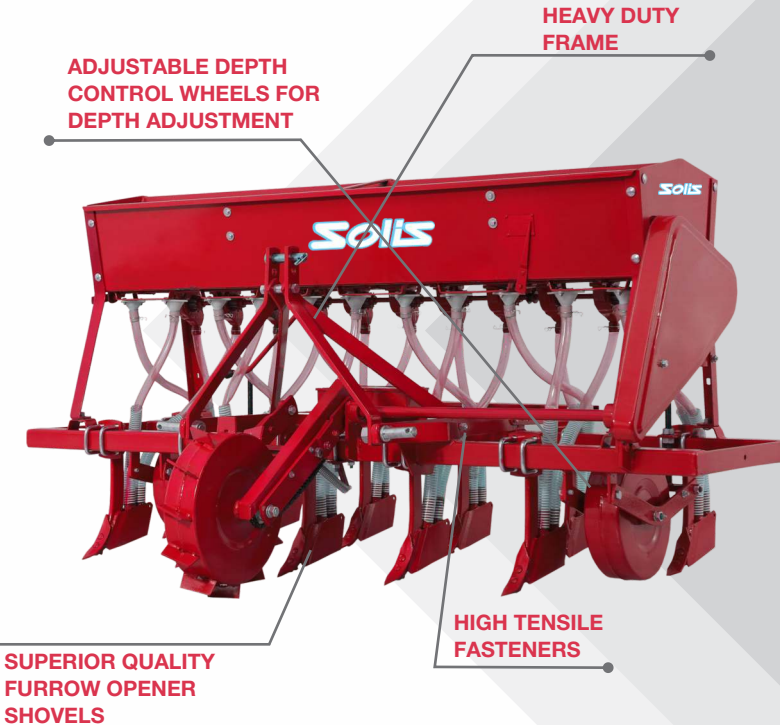

SEED CUM FERTILISER DRILL

SALIENT FEATURES

- Adjustable Depth Control Wheels
- Ideal Seed To Seed Spacing For Optimum Crop Yield
- Simple Lever To Adjust Seed And Fertiliser Rate
- Superior Quality Furrow Opener Shovels Gives Long Wear Resistance Life
- Tynes Fitted With U Clamps For Easy Adjustment Along The Strong Grip

SEED CUM FERTILISER DRILL

Seed cum Fertilizer Drill is a specially developed solution for the sowing of seeds. It drills seeds and fertilizer together but delivers them separately in a single drive. The seeds and fertilizer are drilled at different depth, thus insures improved germination.

TECHNICAL SPECIFICATIONS

 Model Name	 No. Of Rows	 Seed Metering	 Fertilizer Metering	 Type & Hitching	 Frame Type	 Row Space	 Drive	 Sowing Depth	 Furrow Opener	 Tractor Required
SL-SD9	9	Fluted Roller	Agitator & Sliding Orifice	Tractor mounted with 3 Point Linkage	Strong and Robust	7" Std. & adjustable with 'U' Clamps	Ground Wheel driven (Driving wheel is at front in center)	Adjustable (Depth Control wheels are provided on both sides of Drill)	Shovel type furrow openers for sowing in tilled Soils	30+
SL-SD11	11									40+
SL-SD13	13									45+
SL-SD15	15									55+

ADJUSTABLE DEPTH CONTROL WHEELS

IDEAL SEED TO SEED SPACING FOR OPTIMUM CROP YIELD

SIMPLE LEVER TO ADJUST SEED AND FERTILISER RATE

SUPERIOR QUALITY FURROW OPENER SHOVELS GIVES LONG WEAR RESISTANCE LIFE

TYNES FITTED WITH U CLAMPS FOR EASY ADJUSTMENT ALONG THE STRONG GRIP